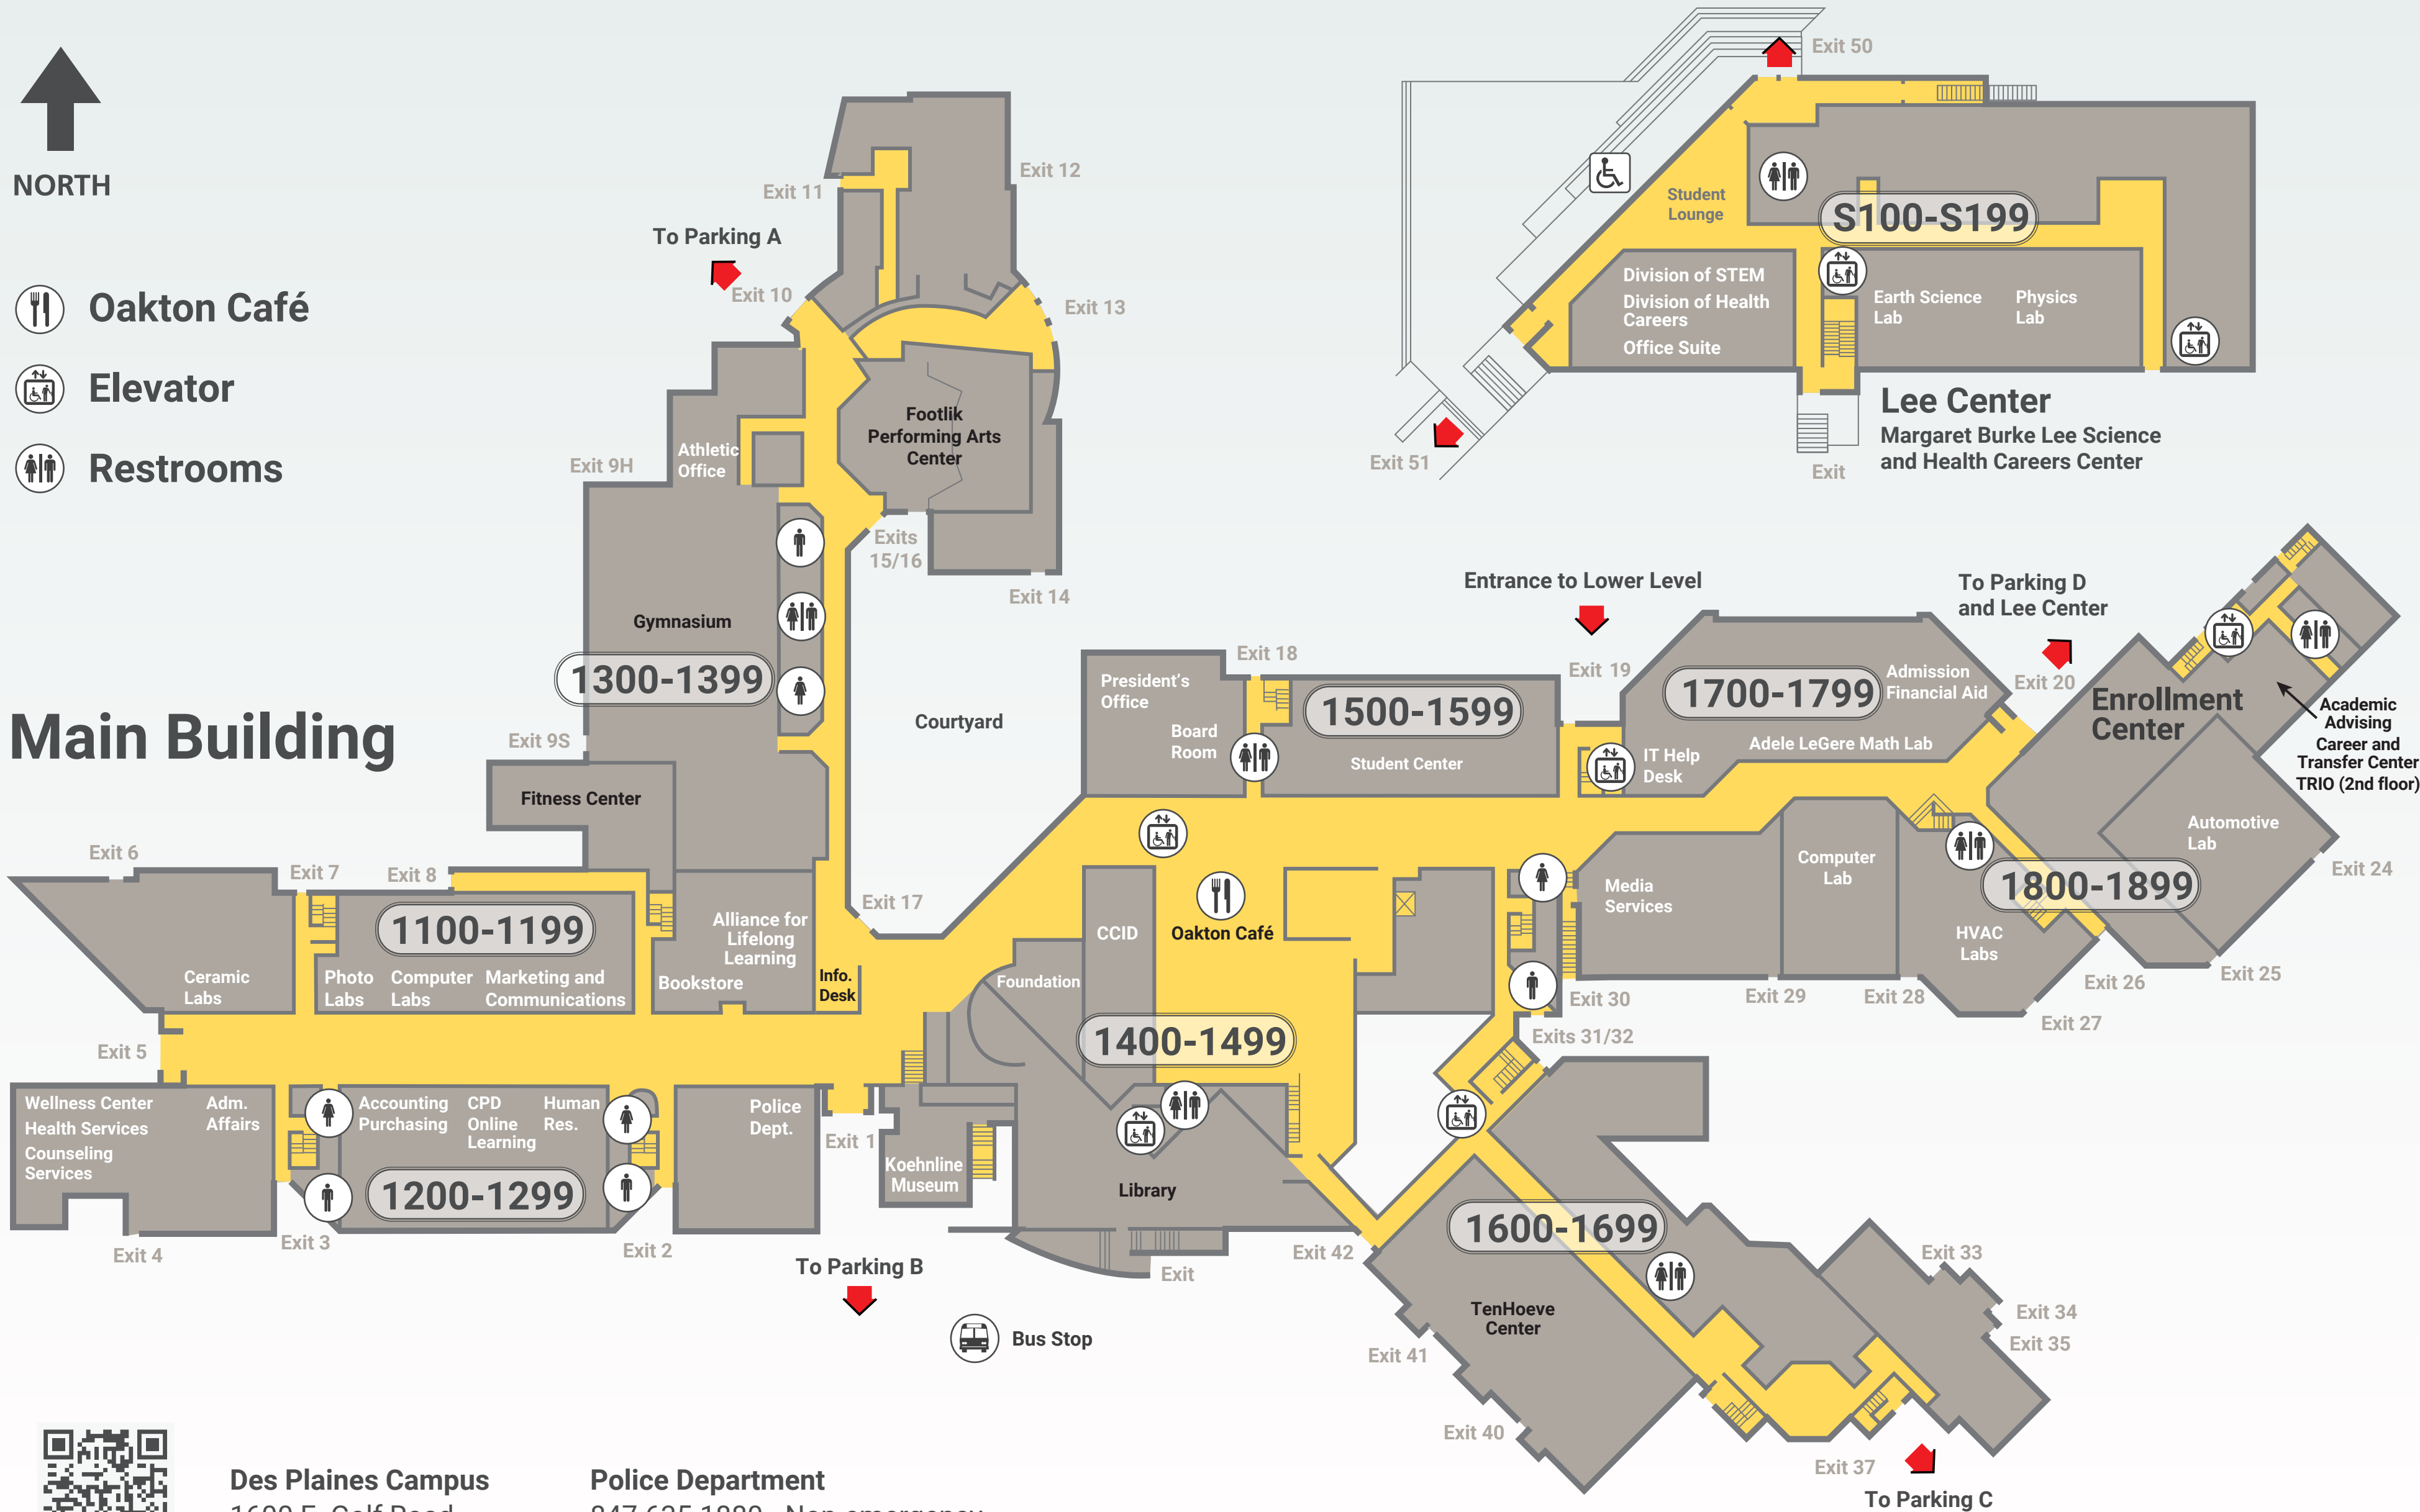

NORTH

- Oakton Café**
- Elevator**
- Restrooms**

Main Building

Des Plaines Campus
 1600 E. Golf Road
 Des Plaines, IL 60016
 847.635.1600

Police Department
 847.635.1880 - Non-emergency
 847.635.1888 - Emergency