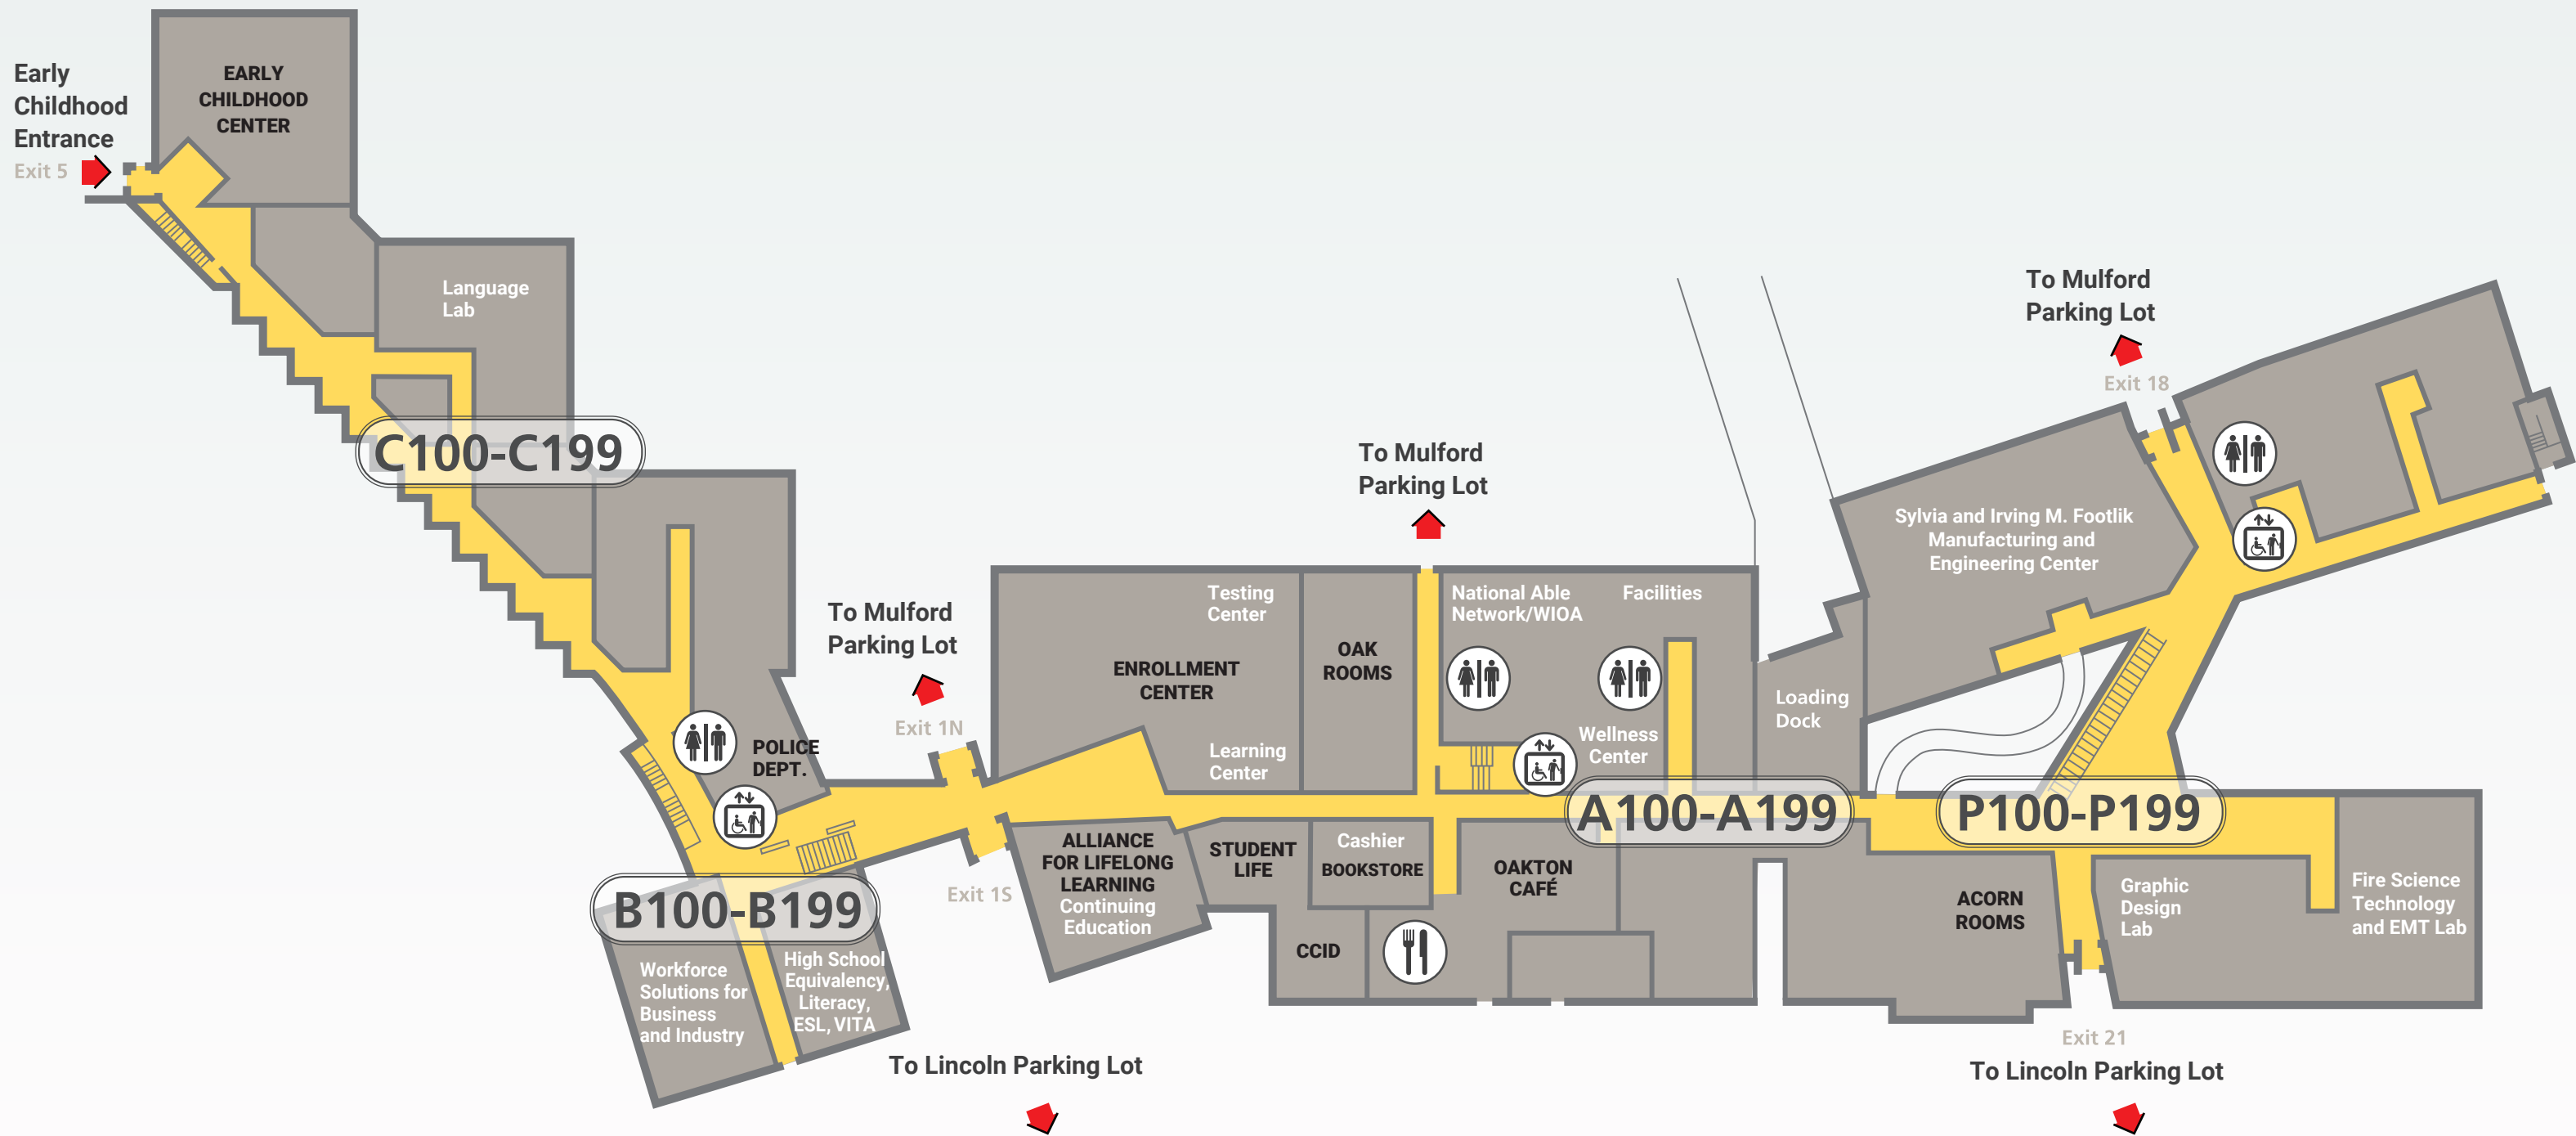

Ray Hartstein Campus (Skokie) – CAMPUS MAP

Ray Hartstein Campus (Skokie)
7701 N. Lincoln Avenue
Skokie, IL 60077
847.635.1600

Police Department
847.635.1880 - Non-emergency
847.635.1888 - Emergency

oakton.edu

Rev. 12/23

Ray Hartstein Campus (Skokie) – FIRST FLOOR

-  Oakton Café
-  Elevator
-  Restrooms

oakton.edu

Ray Hartstein Campus (Skokie)
 7701 N. Lincoln Avenue
 Skokie, IL 60077
 847.635.1600

Police Department
 847.635.1880 - Non-emergency
 847.635.1888 - Emergency

NORTH

-  Elevator
-  Restrooms

oakton.edu

Ray Hartstein Campus (Skokie)
7701 N. Lincoln Avenue
Skokie, IL 60077
847.635.1600

Police Department
847.635.1880 - Non-emergency
847.635.1888 - Emergency