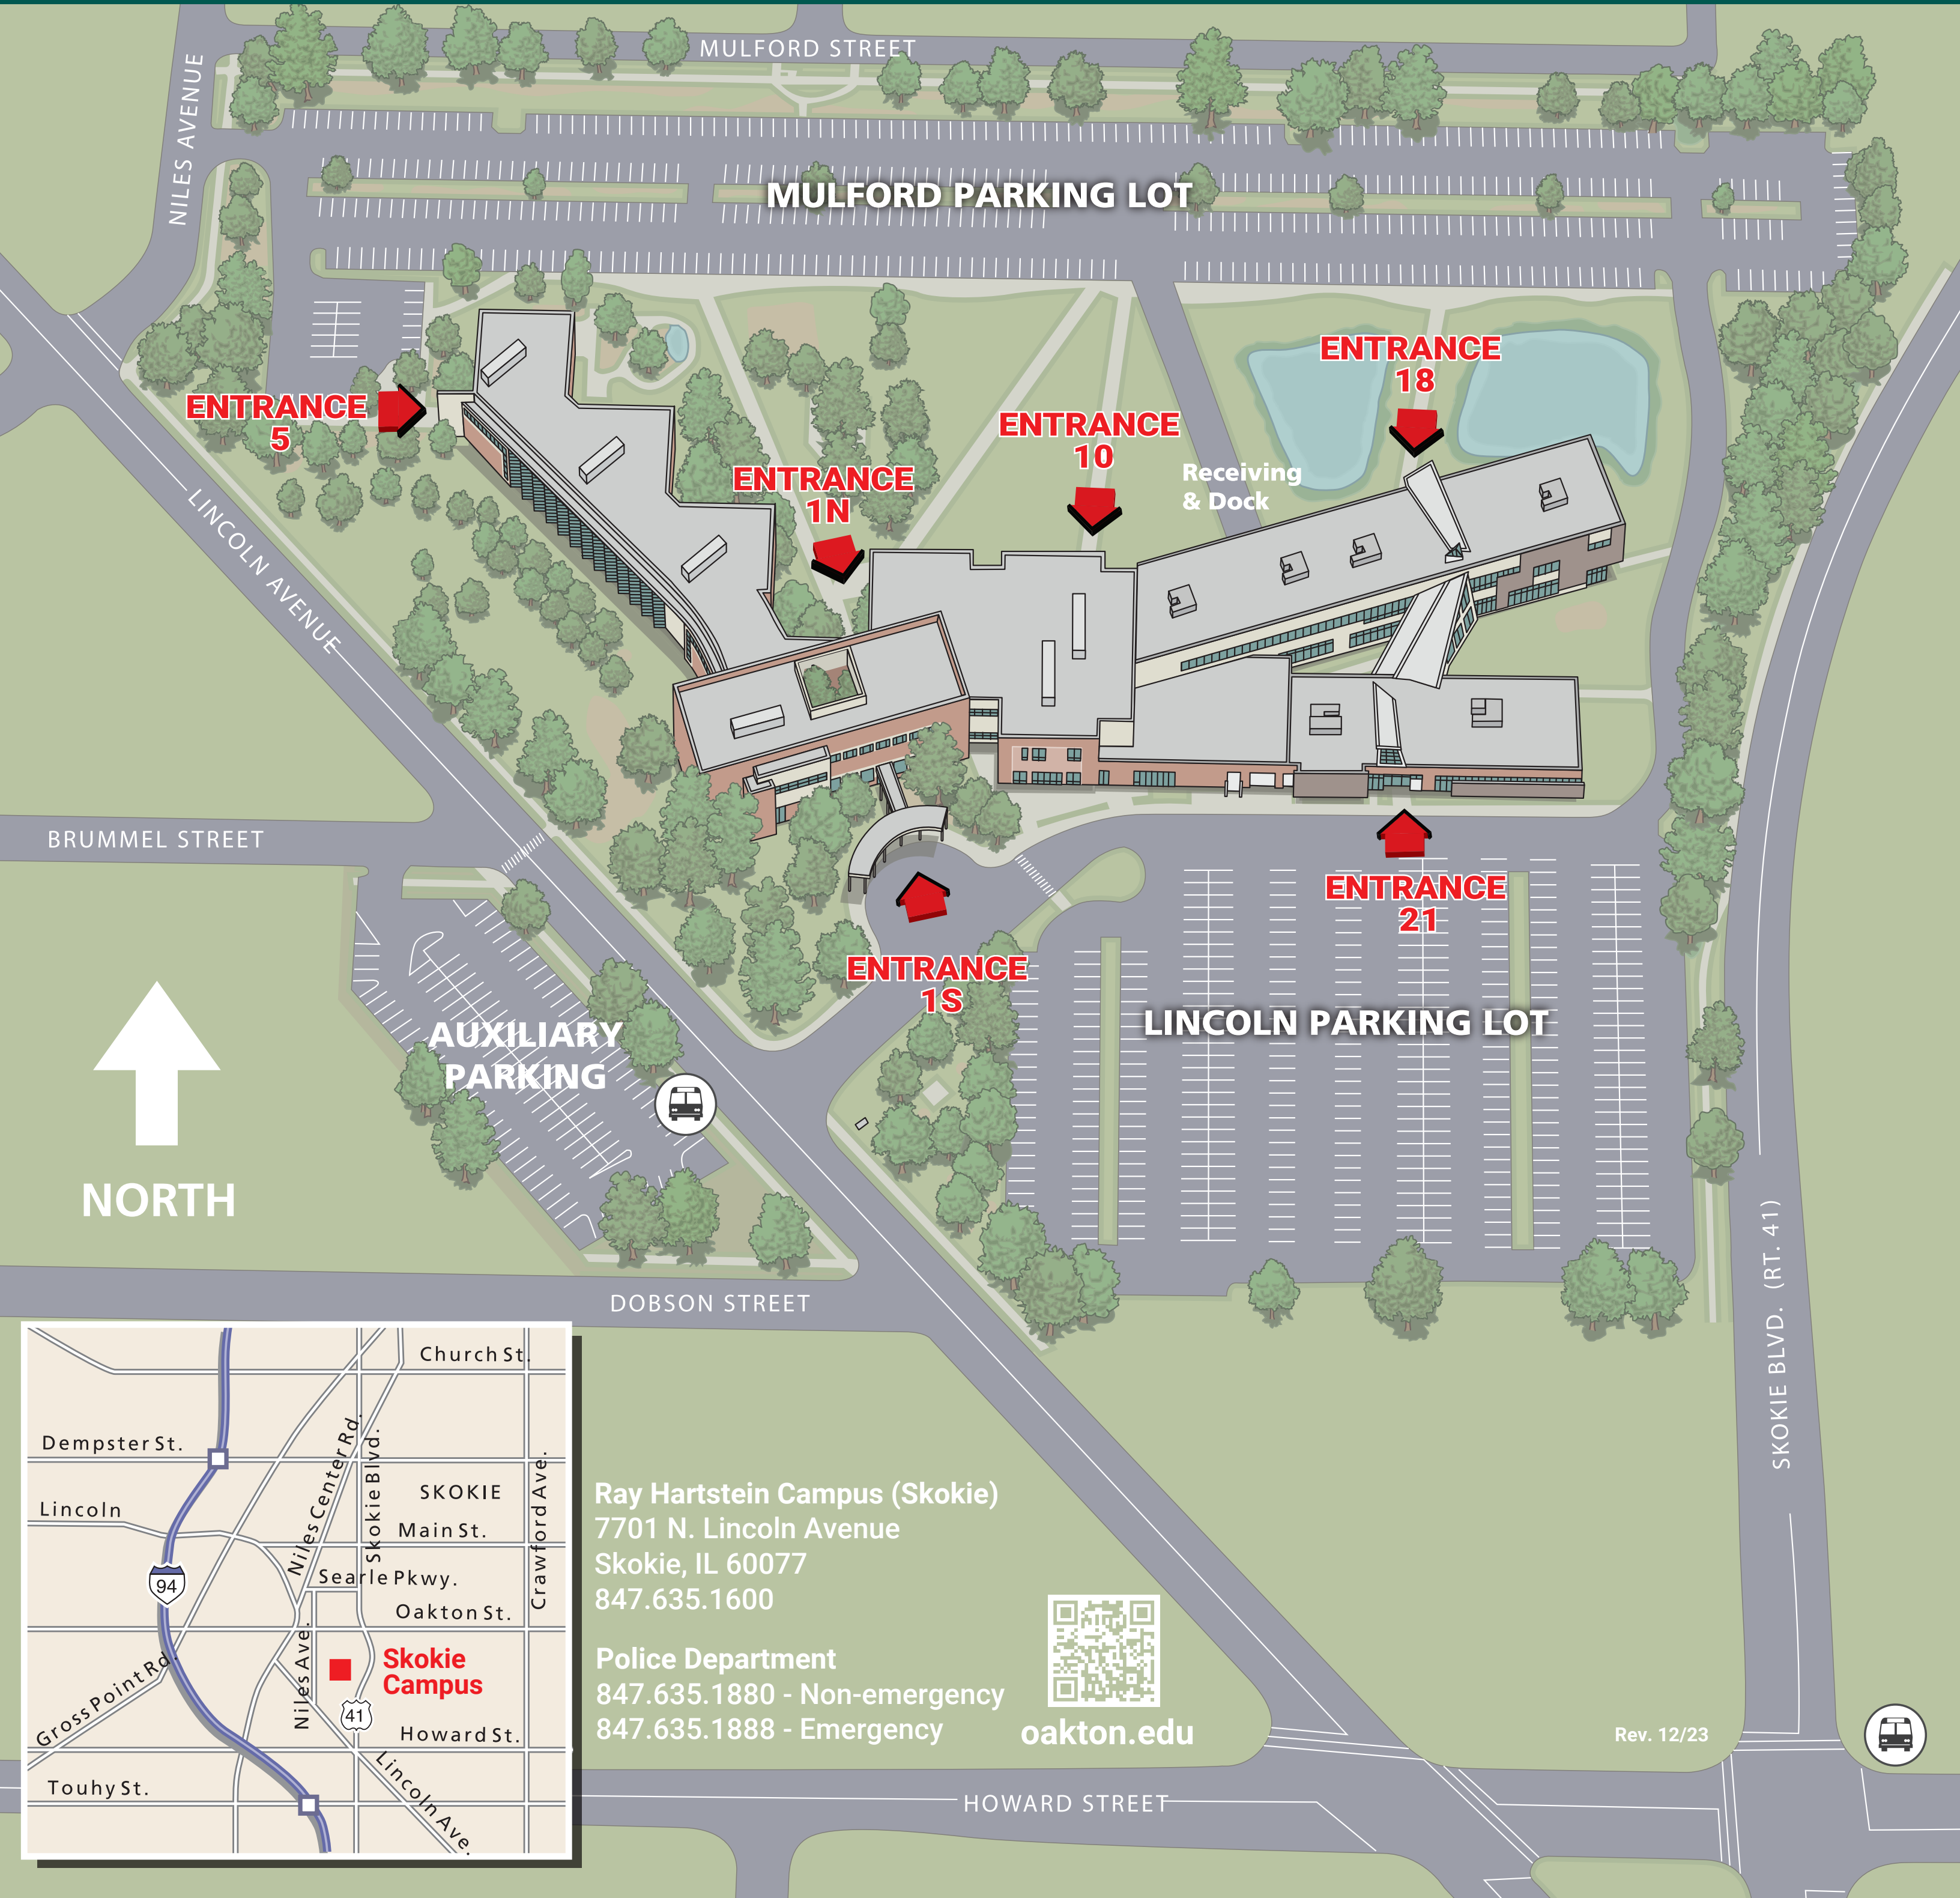

Ray Hartstein Campus (Skokie) – CAMPUS MAP

Ray Hartstein Campus (Skokie)
7701 N. Lincoln Avenue
Skokie, IL 60077
847.635.1600

Police Department
847.635.1880 - Non-emergency
847.635.1888 - Emergency

oakton.edu

Rev. 12/23

Ray Hartstein Campus (Skokie) – FIRST FLOOR

-  Oakton Café
-  Elevator
-  Restrooms

oakton.edu

Ray Hartstein Campus (Skokie)
 7701 N. Lincoln Avenue
 Skokie, IL 60077
 847.635.1600

Police Department
 847.635.1880 - Non-emergency
 847.635.1888 - Emergency