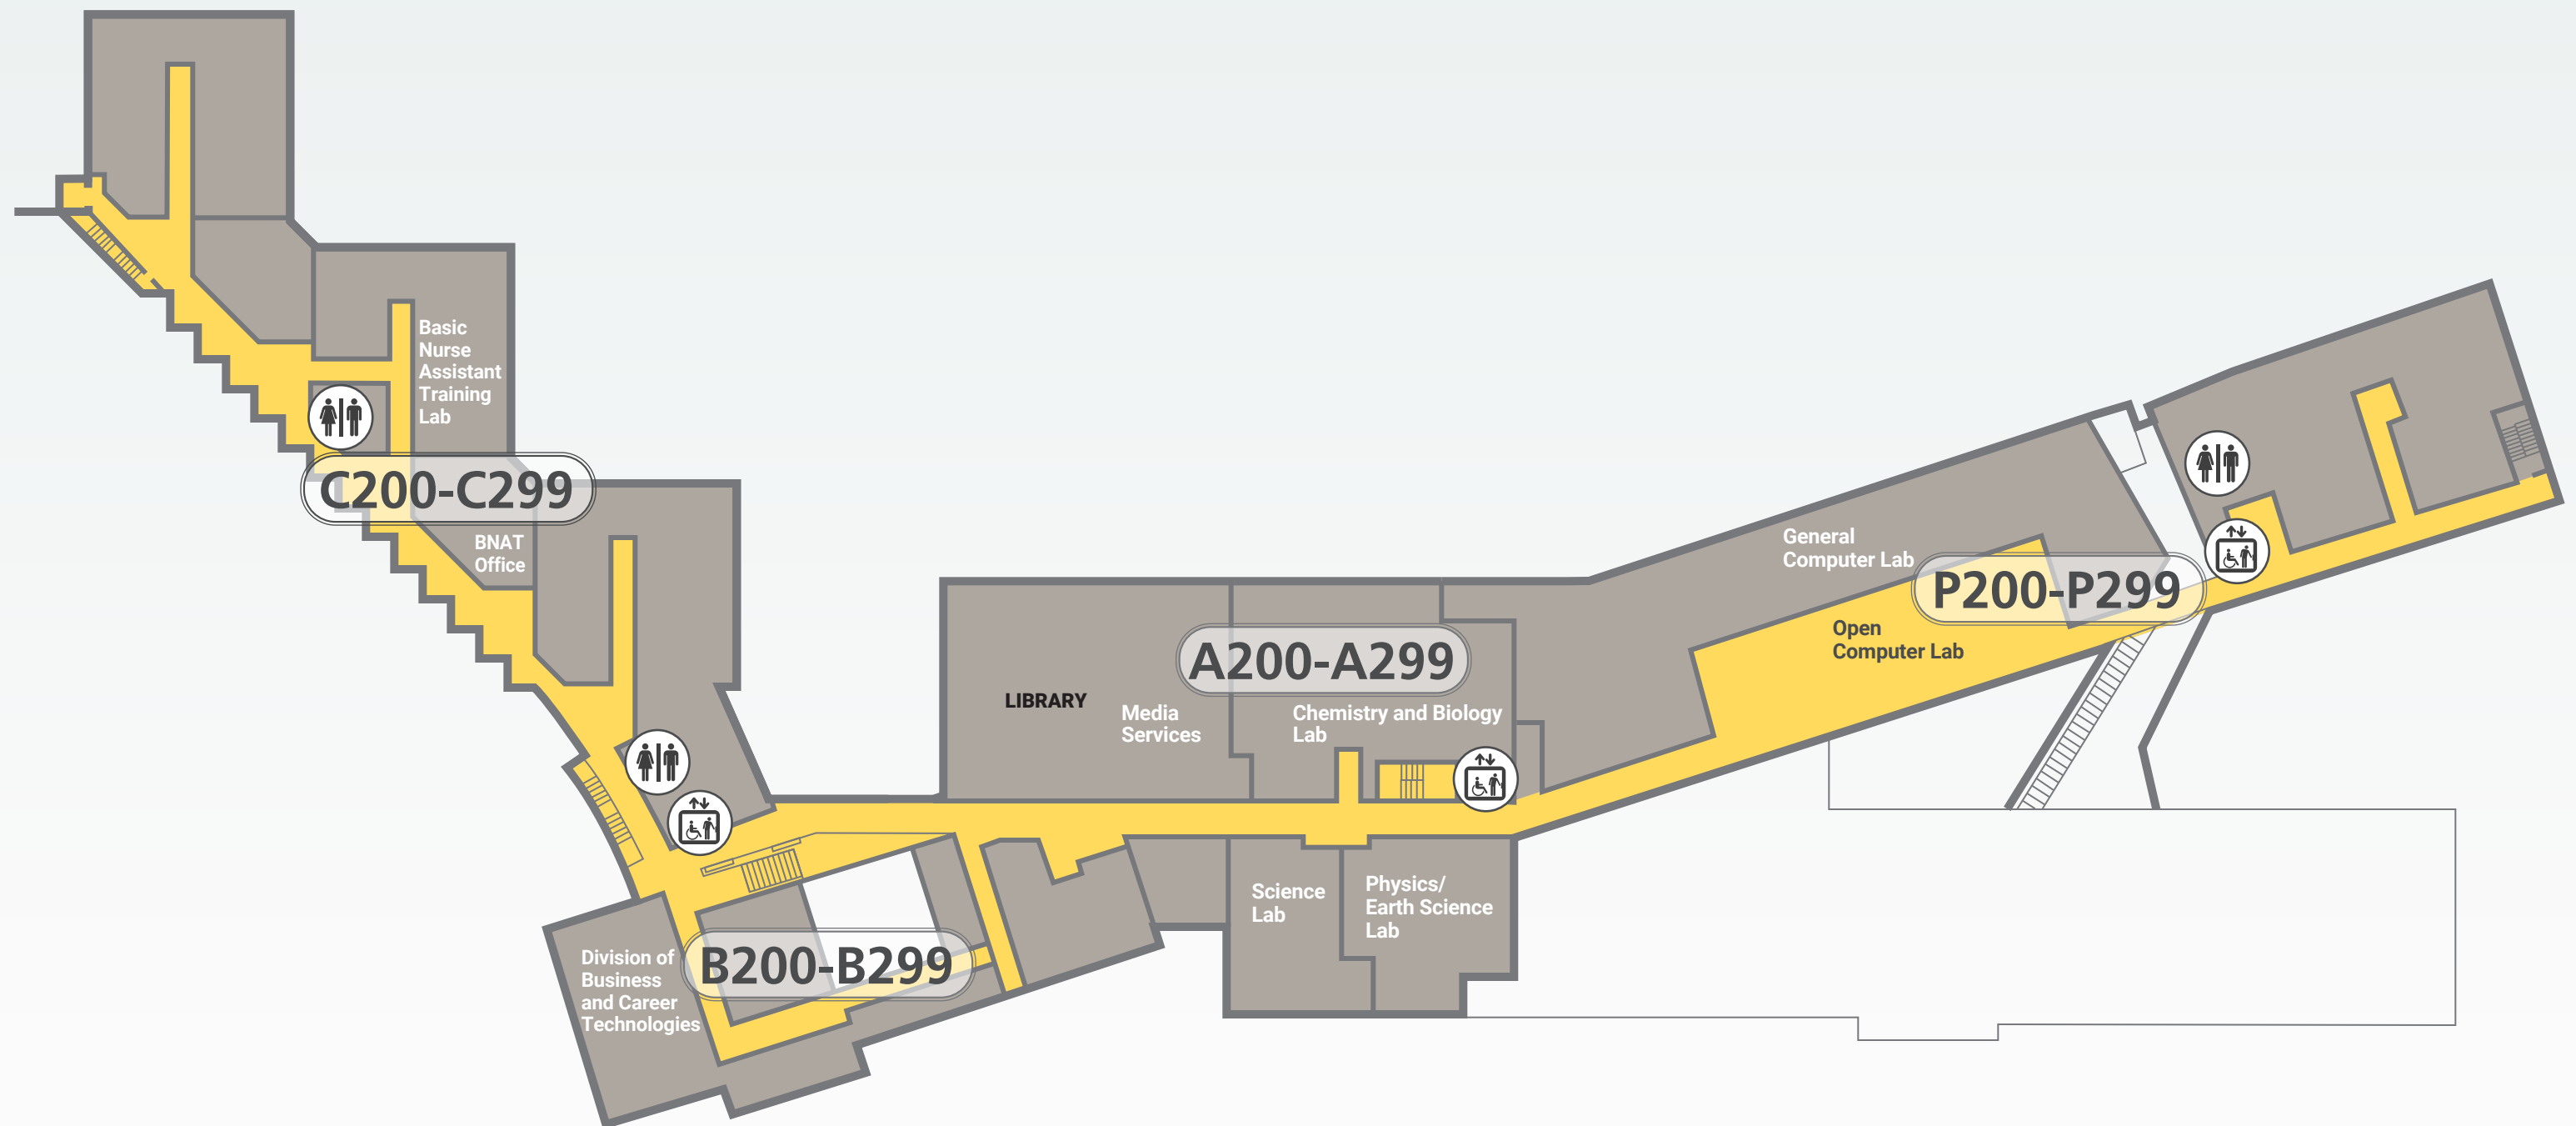

NORTH

- Elevator
- Restrooms

oakton.edu

Ray Hartstein Campus (Skokie)
7701 N. Lincoln Avenue
Skokie, IL 60077
847.635.1600

Police Department
847.635.1880 - Non-emergency
847.635.1888 - Emergency