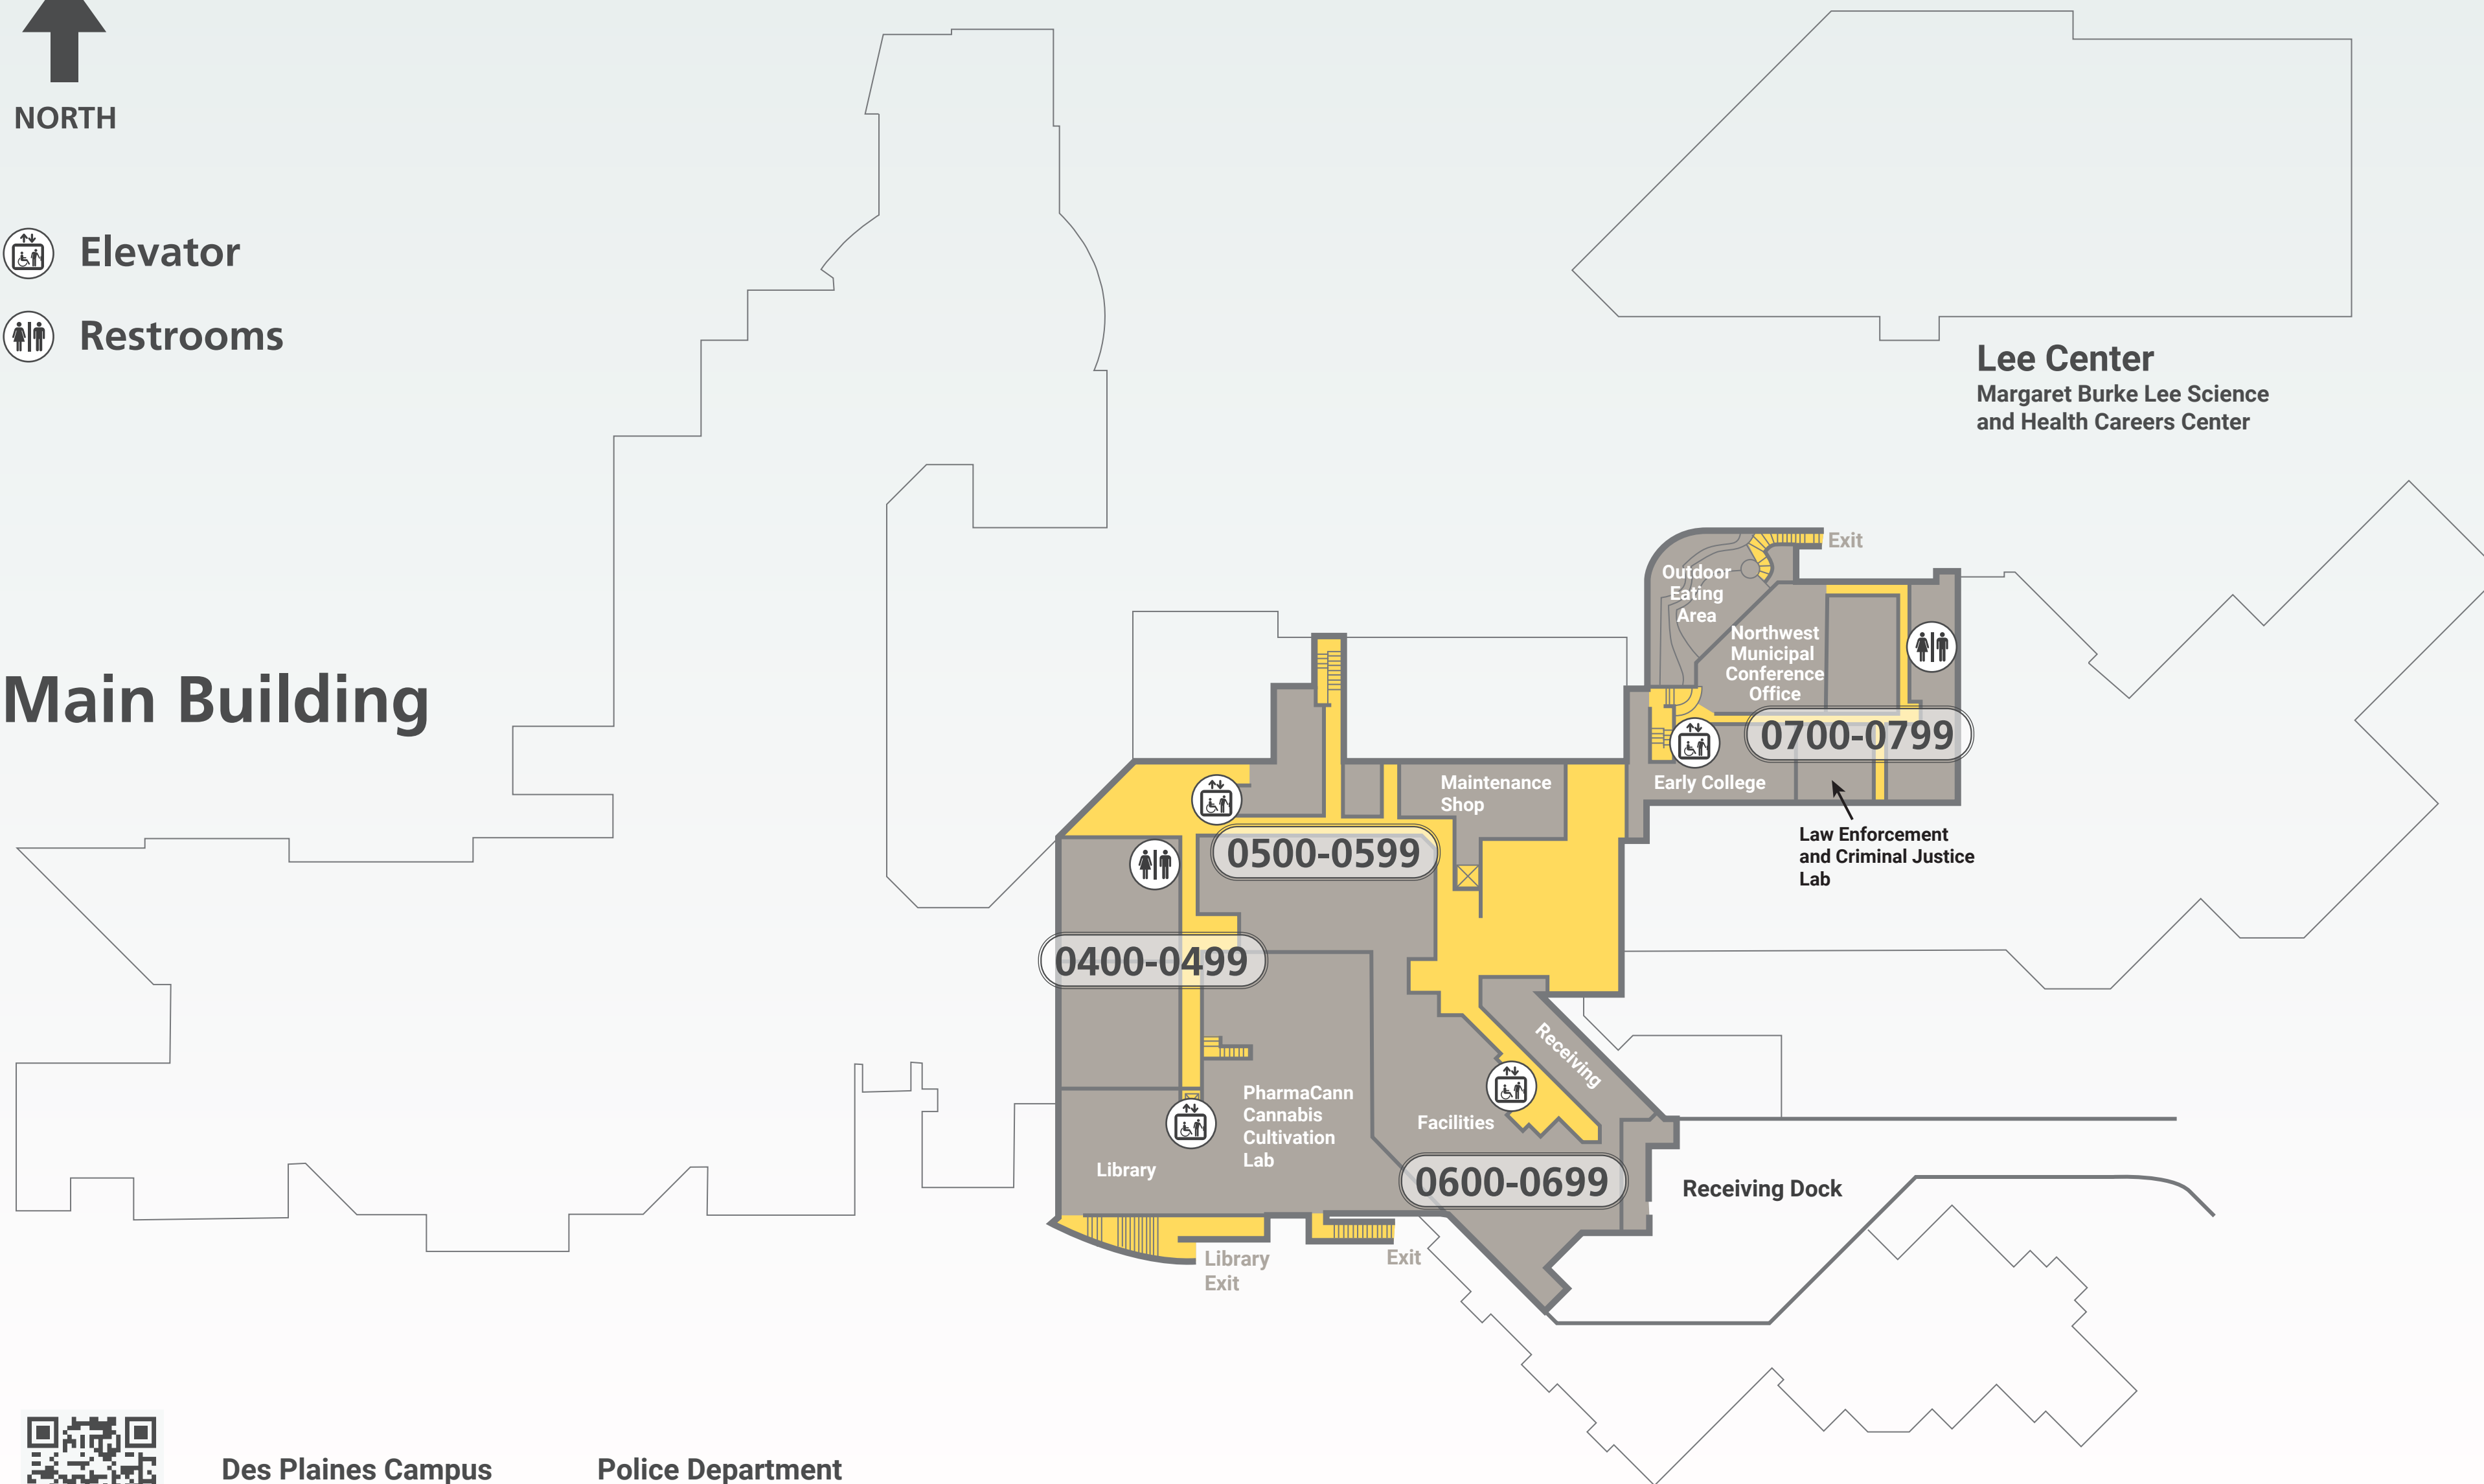

NORTH

Elevator

Restrooms

Main Building

Lee Center

Margaret Burke Lee Science and Health Careers Center

oakton.edu

Des Plaines Campus
1600 E. Golf Road
Des Plaines, IL 60016
847.635.1600

Police Department
847.635.1880 - Non-emergency
847.635.1888 - Emergency