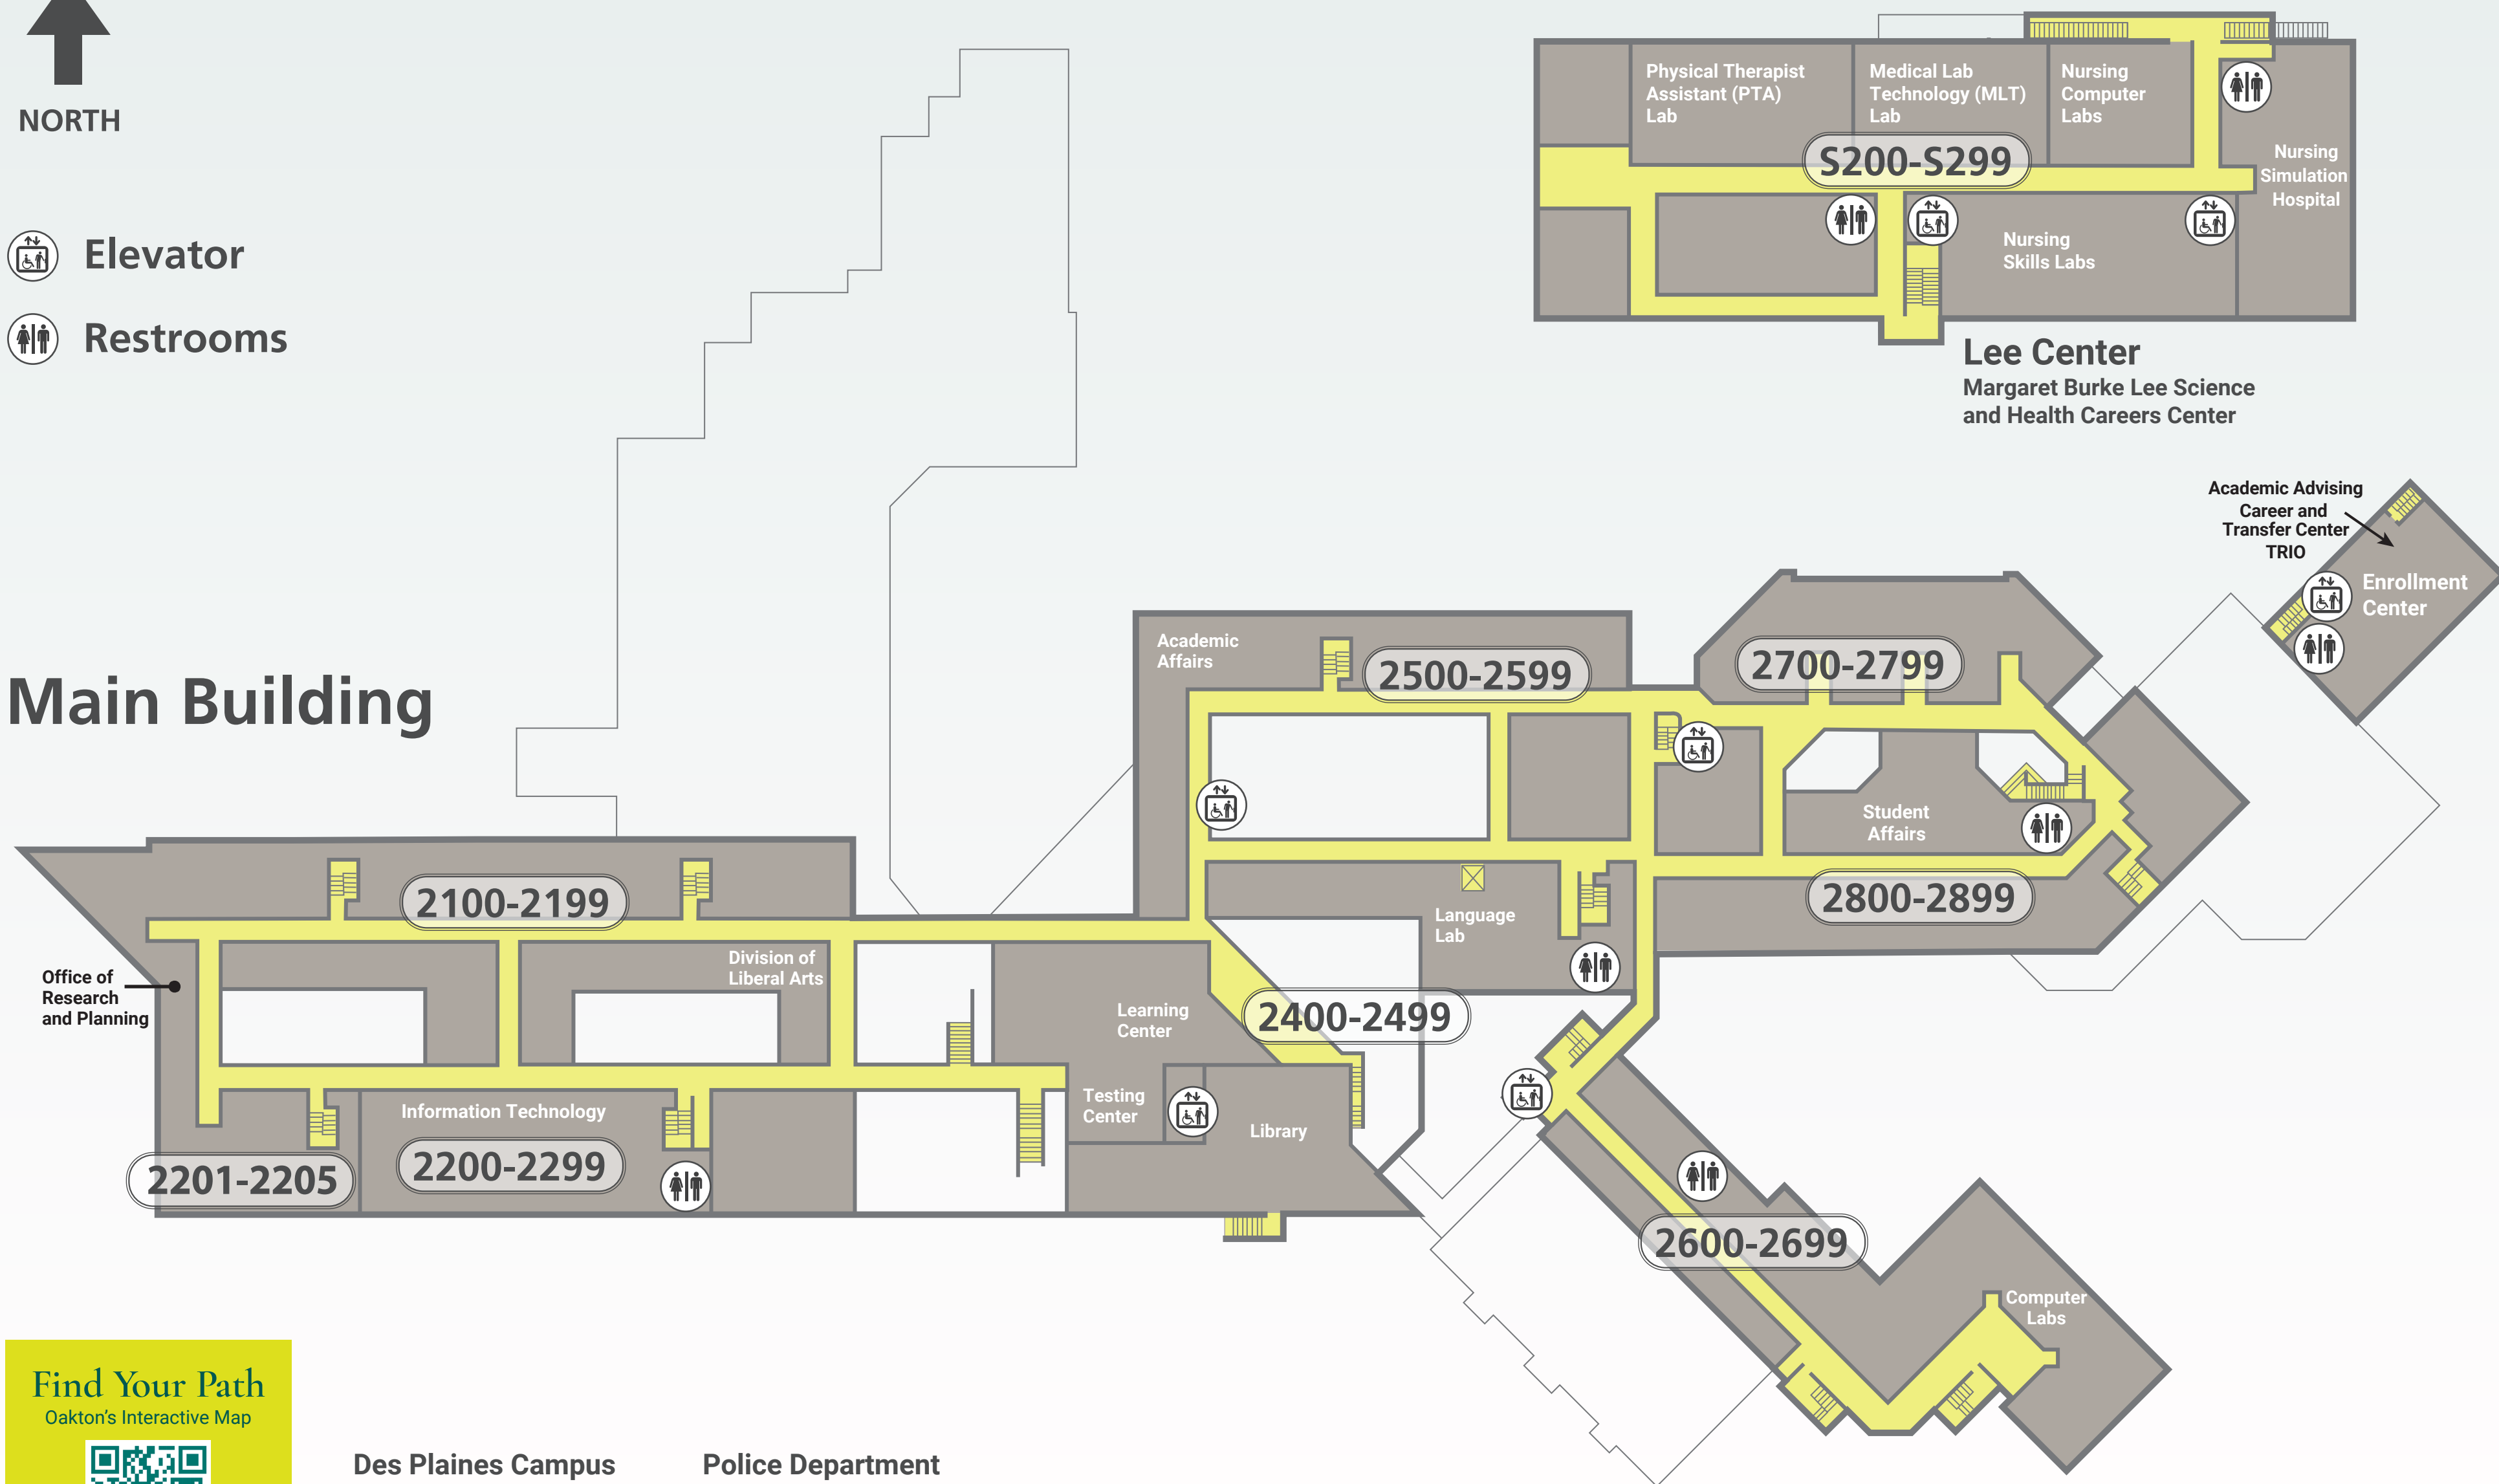

NORTH

Elevator

Restrooms

Main Building

Find Your Path
Oakton's Interactive Map

Use Now

Des Plaines Campus
1600 E. Golf Road
Des Plaines, IL 60016
847.635.1600

Police Department
847.635.1880 - Non-emergency
847.635.1888 - Emergency
oakton.edu